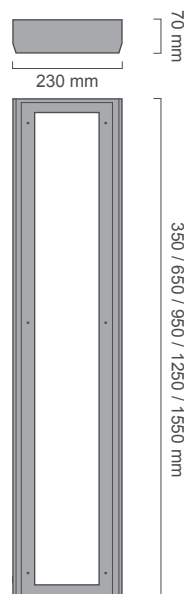

Linear LED Technical Information

Please refer to website for current LED technical specification

Order Code	HE	HO	Length mm	Lumens		lm/W lumen/Circuit Wattage	Colour Temp Kelvin (K)	Ra	Weight Kg
				HE	HO				
WYE 1.0	1.0	2.0	300	1000lm	2000lm	115	3000K/4000K	>80	4.0
WYE 1.3	1.3	2.6	600	1300lm	2600lm	115	3000K/4000K	>80	6.0
WYE 1.9	1.9	3.9	900	1950lm	3900lm	112	3000K/4000K	>80	8.0
WYE 2.6	2.6	5.2	1200	2600lm	5200lm	110	3000K/4000K	>80	10.0
WYE 3.2	3.2	6.5	1500	3250lm	6500lm	108	3000K/4000K	>80	12.0

Specific higher/lower lumen packages on request (above are LED comparable to T5 lamp options)

***RGB Colour Change LED & **Tuneable White LED options**

Ordering Options

Description	Suffix Ordering Code
IP65 Gasket	/IP65
Exterior Fully Weatherproof Version	/EXT
Dimmable Options (DALI/1-10v/Sw-240v/Corridor)	/DALI / 1-10v / SW-240v / CORR
Integral 3hr Emergency or 3hr Self Test	/EM3 or /EM3-SELF
Microwave Motion Detection	/M-Wave
Night Light	/NL
Frosted Diffuser	/F
Clear Stippled Diffuser	/P
Security Driver/Key	/SD
Stainless Steel Version (316/304/430 Grades)	On Request
LED Linear Tube Gear Tray (240v Mains)	/GT-LEDT5
Fluorescent Lamp Version	/T5 or /T8 On Request

Standard Fixing Detail

- 4qty x 6mm Ø Back Body Corner Mounting Holes
- 1qty x 20mm Ø Back Body Centre Cable Entry Hole