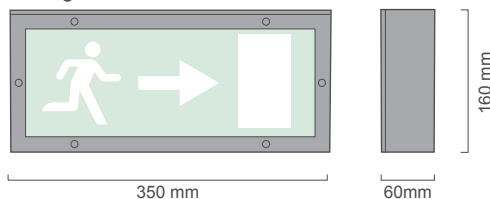

EMERALD EXIT ANTI LIGATURE

Anti Ligature -
Wall Mounted Sloping Top

Anti Ligature -
Ceiling Mounted

** Anti Ligature must be correctly installed using 'Anti Pick' Mastic **

- Two Body Versions
- Sloping Top Anti Ligature
Must be correctly installed using 'Anti Pick' Mastic
- Sloping Top Anti Ligature
Must be correctly installed using 'Anti Pick' Mastic
- Slim 60mm Body Depth
- Flame Retardant
Polycarbonate Flat Panel + GRP Panel Option
- Optional 'Exit Running Man' Legends (Various)
- Stainless Steel Security Screw

Anti Ligature -
Wall Mounted Sloping Top

Anti Ligature -
Ceiling Mounted

Standard Fixing Detail

- 4qty x 6mm Ø Back/Top Body Corner Mounting Holes
- 1qty x 20mm Ø Back/Top Body Centre Cable Entry Hole

Linear LED Technical Information

Please refer to website for current LED technical specification

Order Code	Length			Lumens		Im/W	Colour Temp	Ra	Weight
	HE	HO	mm	HE	HO	lumen/Circuit Wattage	Kelvin (K)		
EMXW	0.5	1.1	350	500lm	1000lm	115	3000K/4000K	>80	6.0
EMXC	0.5	1.1	350	500lm	1000lm	115	3000K/4000K	>80	6.0