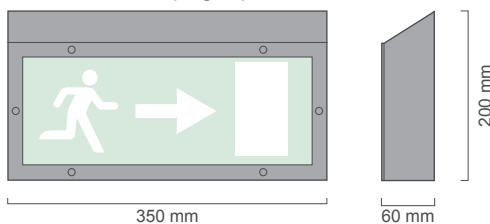

EMERALD EXIT ANTI LIGATURE

Anti Ligature -
Wall Mounted Sloping Top

Anti Ligature -
Ceiling Mounted

** Anti Ligature must be correctly installed using 'Anti Pick' Mastic **

- Two Body Versions
- Sloping Top Anti Ligature
Must be correctly installed using 'Anti Pick' Mastic
- Sloping Top Anti Ligature
Must be correctly installed using 'Anti Pick' Mastic
- Slim 60mm Body Depth
- Flame Retardant
Polycarbonate Flat Panel + GRP Panel Option
- Optional 'Exit Running Man' Legends (Various)
- Stainless Steel Security Screw

Anti Ligature -
Wall Mounted Sloping Top

Anti Ligature -
Ceiling Mounted

Standard Fixing Detail

- 4qty x 6mm Ø Back/Top Body Corner Mounting Holes
- 1qty x 20mm Ø Back/Top Body Centre Cable Entry Hole

Linear LED Technical Information

Please refer to website for current LED technical specification

Order Code	Length			Lumens		Im/W	Colour Temp	Ra	Weight
	HE	HO	mm	HE	HO	lumen/Circuit Wattage	Kelvin (K)		
EMXW	0.5	1.1	350	500lm	1000lm	115	3000K/4000K	>80	6.0
EMXC	0.5	1.1	350	500lm	1000lm	115	3000K/4000K	>80	6.0