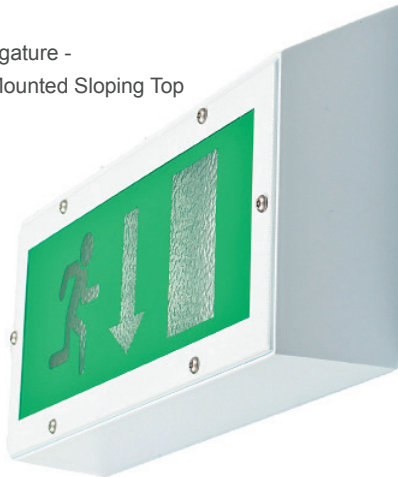

EMERALD EXIT ANTI LIGATURE

Anti Ligature -
Wall Mounted Sloping Top

Anti Ligature -
Ceiling Mounted

** Anti Ligature must be correctly installed using 'Anti Pick' Mastic **

- Two Body Versions
- Sloping Top Anti Ligature
Must be correctly installed using 'Anti Pick' Mastic
- Sloping Top Anti Ligature
Must be correctly installed using 'Anti Pick' Mastic
- Slim 60mm Body Depth
- Flame Retardant
Polycarbonate Flat Panel + GRP Panel Option
- Optional 'Exit Running Man' Legends (Various)
- Stainless Steel Security Screw

Anti Ligature -
Wall Mounted Sloping Top

Anti Ligature -
Ceiling Mounted

Standard Fixing Detail

- 4qty x 6mm Ø Back/Top Body Corner Mounting Holes
- 1qty x 20mm Ø Back/Top Body Centre Cable Entry Hole

Linear LED Technical Information