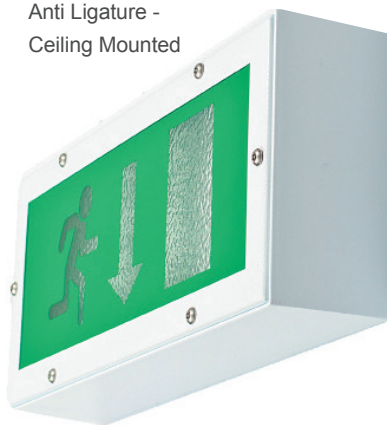

EMERALD EXIT ANTI LIGATURE

Anti Ligature -
Wall Mounted Sloping Top

Anti Ligature -
Ceiling Mounted

** Anti Ligature must be correctly installed using 'Anti Pick' Mastic **

- Two Body Versions
- Sloping Top Anti Ligature
Must be correctly installed using 'Anti Pick' Mastic
- Sloping Top Anti Ligature
Must be correctly installed using 'Anti Pick' Mastic
- Slim 60mm Body Depth
- Flame Retardant
Polycarbonate Flat Panel + GRP Panel Option
- Optional 'Exit Running Man' Legends (Various)
- Stainless Steel Security Screw

Anti Ligature -
Wall Mounted Sloping Top

Anti Ligature -
Ceiling Mounted

Standard Fixing Detail

- 4qty x 6mm Ø Back/Top Body Corner Mounting Holes
- 1qty x 20mm Ø Back/Top Body Centre Cable Entry Hole

Linear LED Technical Information