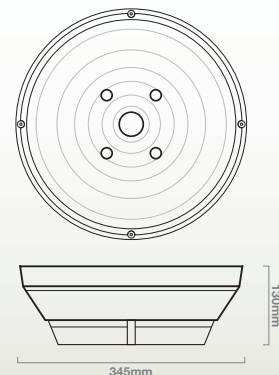

#### Description

1x16w 2D HF TC-DD  
1x28w 2D HF TC-DD  
1x38w 2D HF TC-DD  
2x18w HF TC-DEL  
2x26w HF TC-DEL

Prismatic Diffuser  
Opal Diffuser  
Black Paint Finish  
White Paint Finish  
Integral Maintained Emergency  
Integral Photocell  
Security Screws  
Security Screwdriver

#### Weight (Kg)

5.0 Kg  
5.0 Kg  
5.0 Kg  
5.0 Kg  
5.0 Kg

#### Dimensions

\*Alternative RAL colour bodies on request  
SQDR 18w LED/O

18w LED (Opal Diffuser)

\*Eyelid option on request