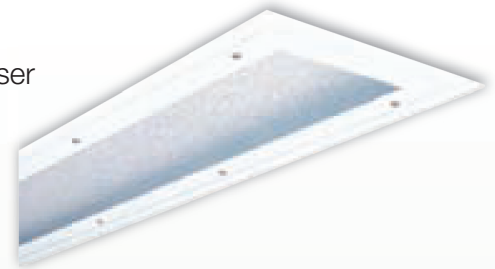

RYEDALE RECESS

VANDAL RESISTANT RECESSED FLUORESCENT

- IP65 – IK10 ++
- Fabricated Fully Welded Steel Body
- Regressed Gasketed Bezel
- Captive 6mm Opal or Clear Stippled Polycarbonate Diffuser
- Stainless Steel Torx Security Screw Fixing
- Removable High Frequency Gear Tray
- 4 x Adjustable Side Arm Recess Mount Brackets
- Other RAL Colour Options

DESCRIPTION

Robust recess mounted enclosed luminaire with texture white paint finish. Regressed Bezel fully gasketed to IP65 with a captive 6 mm Polycarbonate panel. Supplied with 4 No Adjustable Side Arm Mounting Brackets.