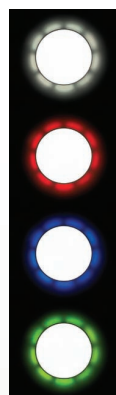

RONDE PLUS

AMENITY LIGHTING RANGE

- IP20
- Ceiling or Wall Mounted
- Spun Aluminium Body
- Opal Polycarbonate Diffuser
- Removable High Frequency Gear Tray
- Clear/Red/Blue/Green Filter options
- Semi - Recess Kit (optional)

DESCRIPTION

Slimline circular luminaire for ceiling / wall mounting applications available in either white, chrome or brass metalwork. Clear or coloured filters to provide decorative backlight feature. Also available with semi-recess mounting kit.