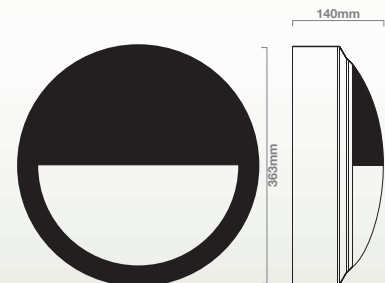

Dimensions

*Alternative RAL Colours available on request

MAD 18w LED/O

18w LED (Opal Diffuser)