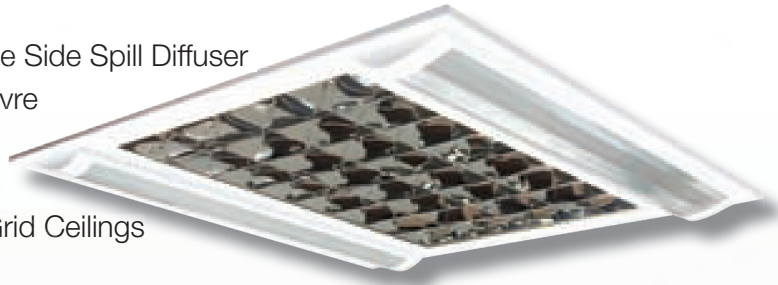

## RECESSED MODULAR

- IP20
- Unique Clear Reeded Polycarbonate Side Spill Diffuser
- Central Specular Wedge Blade Louvre
- Fabricated Steel Body
- Powder Coated Paint Finish
- Suitable for 15/25mm Exposed T Grid Ceilings
- High Frequency T5 Control Gear
- 3 & 4 Lamp options
- Secure Version (Optional)

### DESCRIPTION

Unique luminaire with extruded polycarbonate side refractor lenses providing excellent side spill onto ceiling & downward light in conjunction with the specular wedge aluminium louvre. A 'Secure' version for sensitive areas is available on request.