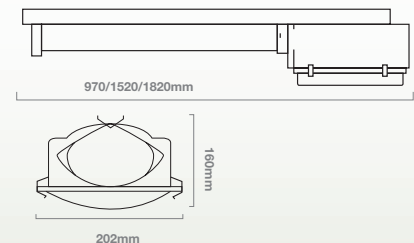

ZONE 2 (HAZARDOUS AREA) - NEMESIS
AVAILABLE ON REQUEST
PLEASE CALL +44 (0) 1422 354254