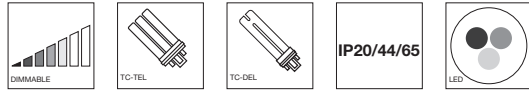

## RECESSED DOWNLIGHT RANGE

- IP20/44/65
- Fabricated Steel Body
- Highly Polished Reflector
- Selection of Attachments
- High Frequency Control Gear
- Complete with Plug & Socket
- Adjustable Side Arm Suspension Brackets
- LED Option