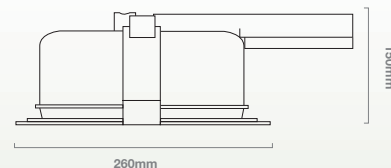

ENERGY LARGE

RECESSED DOWNLIGHT RANGE

- IP20/44/65
- Fabricated Metal Body
- Highly Polished Reflector
- Selection of Attachments
- High Frequency Control Gear
- Complete with Plug & Socket
- Adjustable Side Arm Bracket
- LED Option

2x32w HF TC-TEL
2x42w HF TC-TEL

Dimensions

Suffix (see attachments opposite page)

/EM3

3 hour Remote Maintained Emergency

LED option on request

ENERGY LARGE ACCESSORIES

NRGL ACCESSORIES

Bezel Attachment

LCB	Chrome Large	0.1 Kg
LGB	Gold Large	0.1 Kg
LSB	Steel Large	0.1 Kg

CAT 2 Attachment

LC2	Large CAT 2	0.1 Kg
-----	-------------	--------

IP 44 Attachment

L44C	Large Clear	0.1 Kg
L44F	Large Frosted	0.1 Kg

IP 65 Attachment

L65	Large IP65	0.6 Kg
-----	------------	--------

Clear Full Disc Attachment

LFC1	Large Solid Clear	0.4 Kg
------	-------------------	--------

Frosted Full Disc Attachment

LFC2	Large Solid Frosted	0.4 Kg
------	---------------------	--------