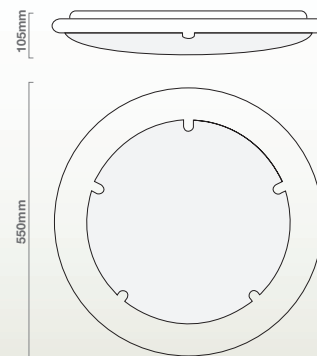

DESCRIPTION

Slimline circular luminaire for interior decorative applications & is suitable for wall or ceiling mounting giving downward & back light onto the ceiling. Opal or prismatic polycarbonate diffuser held with spring clips.

/HFD
/P
/O
/EM3
/NL
/W
/S

Description

1x28w2D HF TC-DD
1x38w2D HF TC-DD

2x24w HF TC-L
3x24w HF TC-L

1x22w HF T5 (T16R)
1x40w HF T5 (T16R)
1x55w HF T5 (T16R)
1x22w/55w HF T5 (T16R)

High Frequency Dimmable
Prismatic Controller
Opal Diffuser
Integral Maintained Emergency (22w T5/28w 2D only)
Night Light
White Paint Finish
Silver Paint Finish

Weight (Kg)

4 Kg
4 Kg
4 Kg
4 Kg
4 Kg
4 Kg
4 Kg
4 Kg

Dimensions

*Other RAL colours available
Anodised colour options available
DSD18wLED

18w LED (opal diffuser)