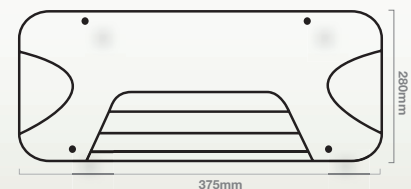

BEDHEAD SEMI RECESSED

VANDAL / HOSPITAL HEALTHCARE RANGE

IP54

IK10++

- IP54 – IK10++
- 25mm Recess Depth
- Cast Aluminium Facia
- Opal or Clear Reeded Polycarbonate Diffuser
- Stainless Steel Torx Security Screw Fix
- Compact Fluorescent Or LED Versions
- Other RAL Colours On Request

1x13w HF TC-DEL
2x13w HF TC-DEL
1x18w HF TC-DEL
2x18w HF TC-DEL
7.2 LED & Driver

3.5 Kg
3.5 Kg
3.5 Kg
3.5 Kg
3.5 Kg

Suffix

/O
/P
/W
/B
/SS

Opal Polycarbonate Diffuser
Clear Reeded Polycarbonate Diffuser
White Paint Finish
Black Paint Finish
Stainless Steel Security Screws