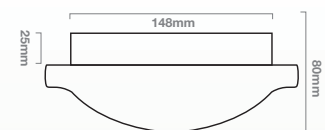

RANGE AVAILABLE

Catalogue No.

Description

Weight (Kg)

Dimensions

BHSR113
BHSR213
BHSR118
BHSR218
BHSR7.2LED

1x13w HF TC-DEL
2x13w HF TC-DEL
1x18w HF TC-DEL
2x18w HF TC-DEL
7.2 LED & Driver

3.5 Kg
3.5 Kg
3.5 Kg
3.5 Kg
3.5 Kg