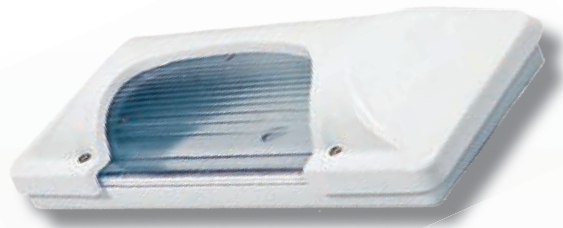

BEDHEAD SEMI RECESSED

VANDAL / HOSPITAL HEALTHCARE RANGE

IP54

IK10++

- IP54 – IK10++
- 25mm Recess Depth
- Cast Aluminium Facia
- Opal or Clear Reeded Polycarbonate Diffuser
- Stainless Steel Torx Security Screw Fix
- Compact Fluorescent Or LED Versions
- Other RAL Colours On Request

DESCRIPTION

Robust semi recessed bedhead luminaire with either compact fluorescent lamps or 7.2 watt warm white 3300°k LED array and 220 – 240 volt 50 Hz electronic driver.

Luminaire can also be made suitable for exterior applications.