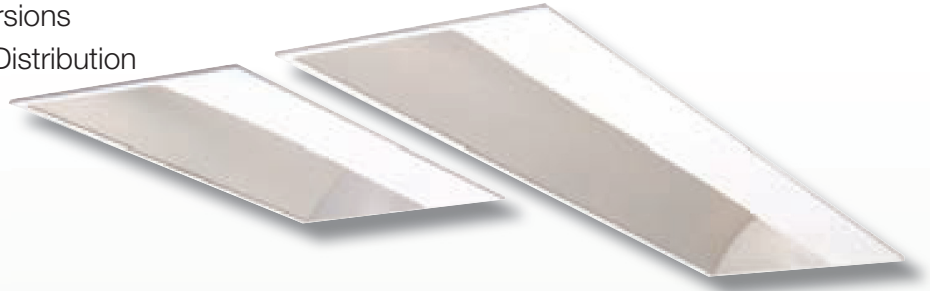

ASYMMETRIC

RECESSED/SURFACE WALL WASH

- IP20
- Recessed or Surface Versions
- Transverse Asymmetric Distribution
- White Paint Finish

DESCRIPTION

A range of recessed or surface fluorescent luminaires provides a wash of light down a wall and is ideal for use in retail areas and decorative wall washing.

Description

1x40w HF TC-L
1x55w HF TC-L

2x40w HF TC-L
2x55w HF TC-L

High Frequency Dimmable
Integral 3hr Emergency
Surface Mounting
Recess Mounting (Cut Out Dimension on Request)

Weight (Kg)

3 Kg
3 Kg

5 Kg
5 Kg

Dimensions